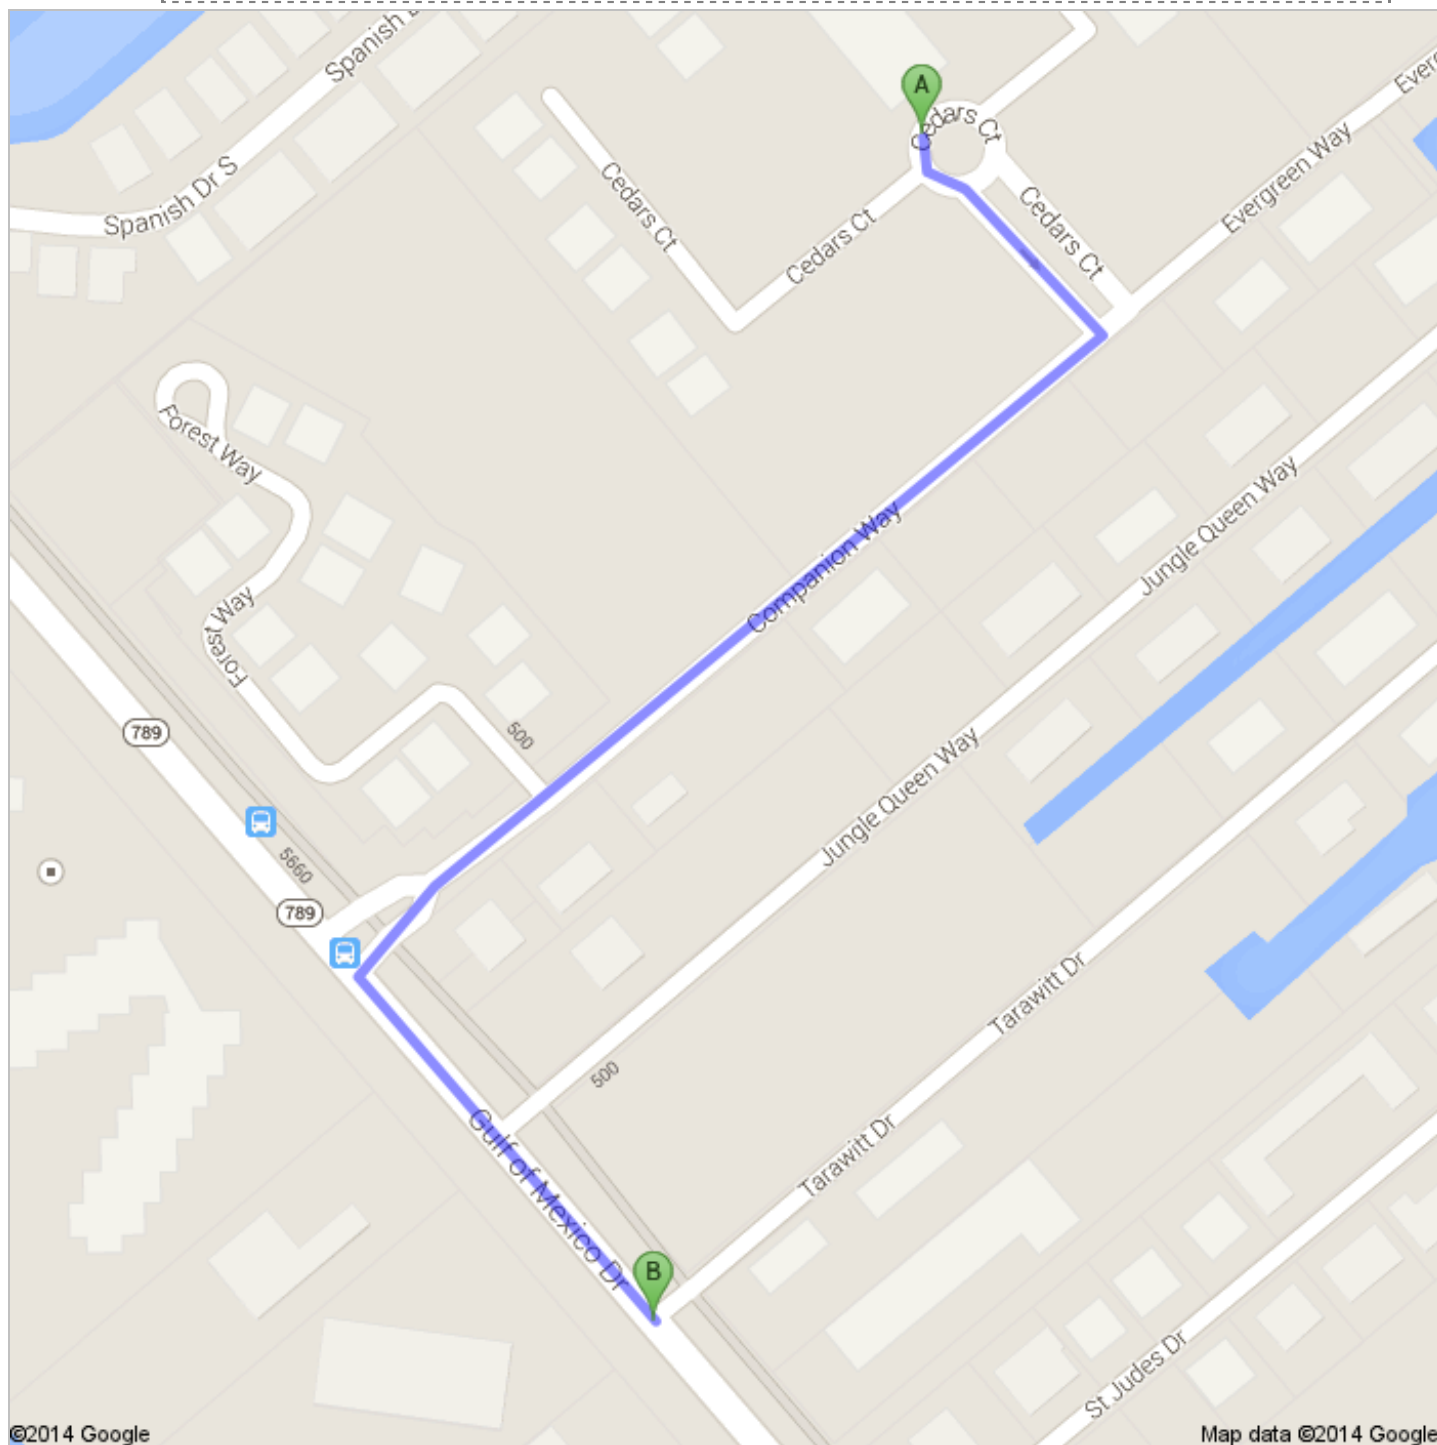

Directions to Longboat Key Public Beach

Tarawitt Dr, Longboat Key, FL 34228

0.3 mi – about 5 mins

Walking directions are in beta.

Use caution – This route may be missing sidewalks or pedestrian paths.

A 619 Cedars Ct, Longboat Key, FL 34228

- | | | |
|--|---|---------------------------|
| 1. | Head south on Cedars Ct | go 30 ft
total 30 ft |
|  | 2. Turn left to stay on Cedars Ct | go 36 ft
total 66 ft |
|  | 3. Slight right to stay on Cedars Ct | go 171 ft
total 236 ft |
|  | 4. Turn right onto Companion Way
About 3 mins | go 0.1 mi
total 0.2 mi |
|  | 5. Slight left to stay on Companion Way | go 102 ft
total 0.2 mi |
|  | 6. Turn left onto Gulf of Mexico Dr
About 1 min | go 384 ft
total 0.3 mi |

B **Longboat Key Public Beach**
Tarawitt Dr, Longboat Key, FL 34228

These directions are for planning purposes only. You may find that construction projects, traffic, weather, or other events may cause conditions to differ from the map results, and you should plan your route accordingly. You must obey all signs or notices regarding your route.